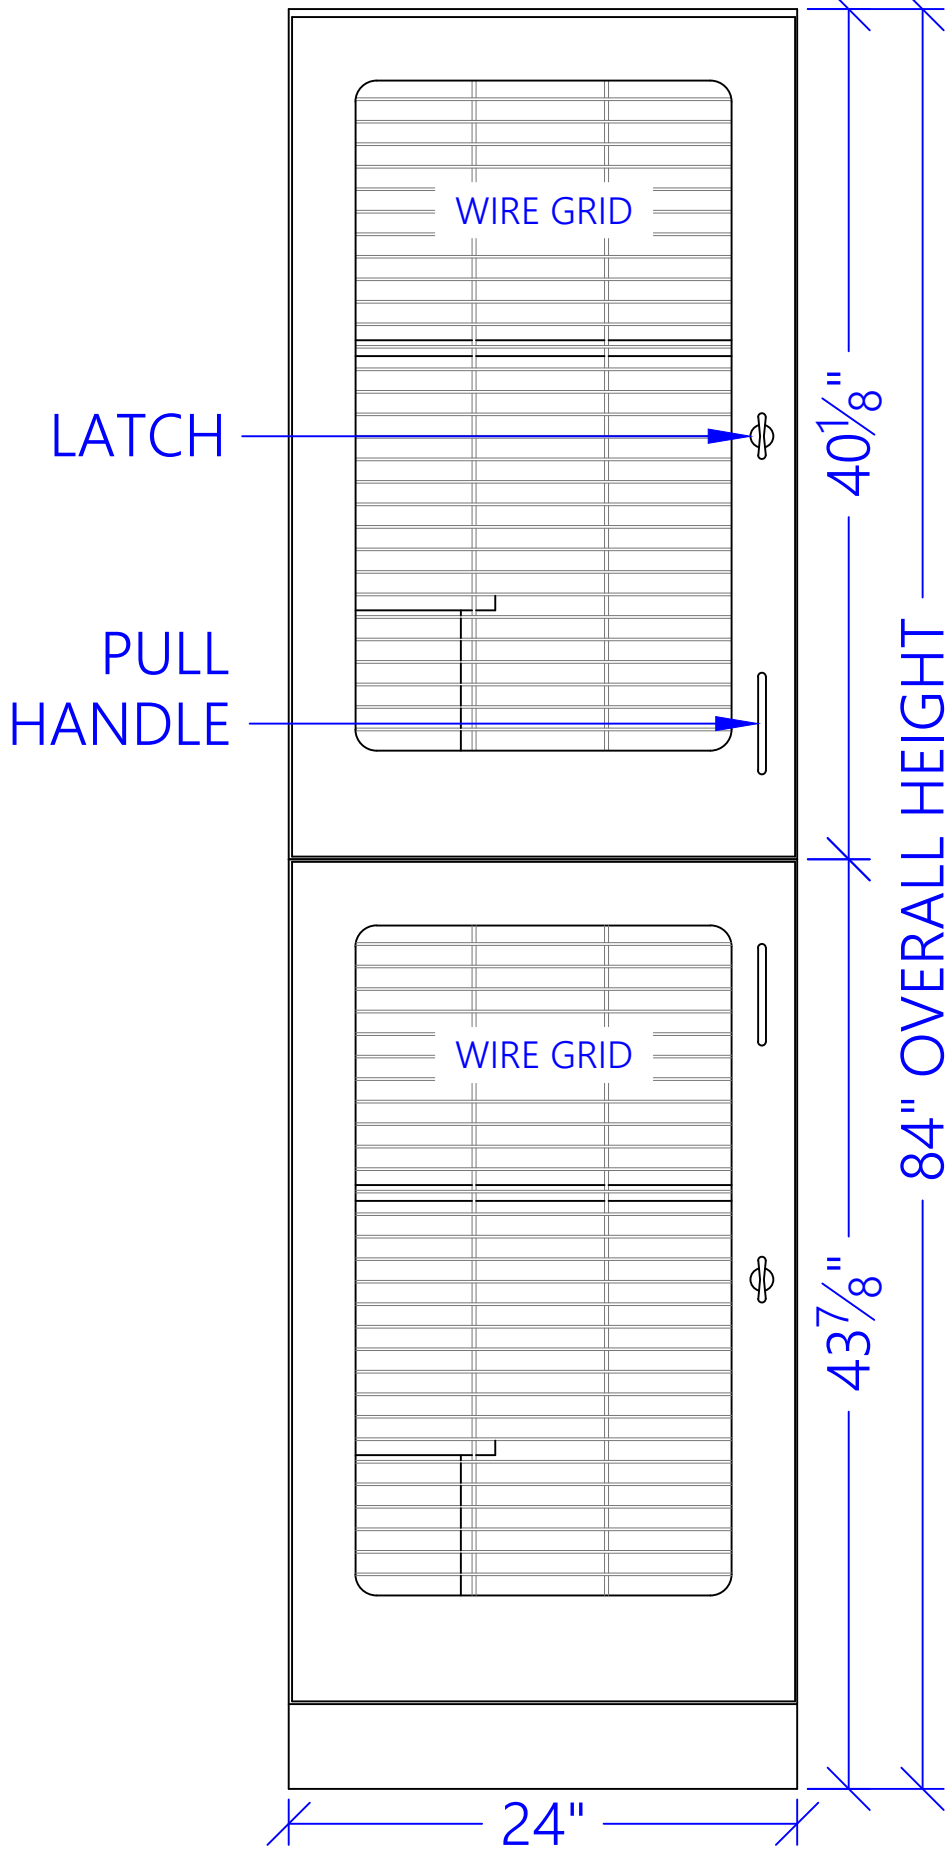

DOUBLE STACK - FRONT VIEW

ALL DOORS AVAILABLE WITH WIRE GRID OR TEMPERED GLASS. OPTIONAL REAR WINDOW IN LIVING AREA.